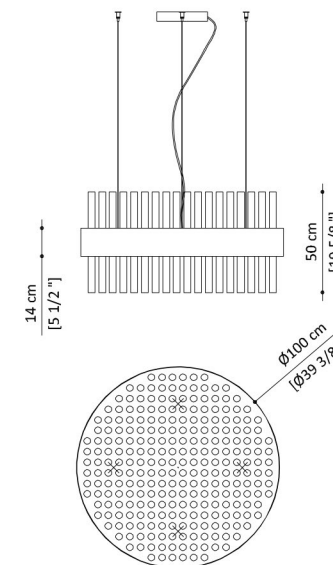

### TECHNICAL SHEET

MY LAMP ROUND 100

Light source: STRIP LED 8W/M

Total power: 128 W

Voltage: 115 - 230 V

Rated luminous flux: 9750 Lm

Colour temperature: 2700° K

Colour rendering index: Ra80

Dimmer function: Yes

Weight: Kg 130

Package size: 125 x 125 x 90 cm

Package weight: Kg 170